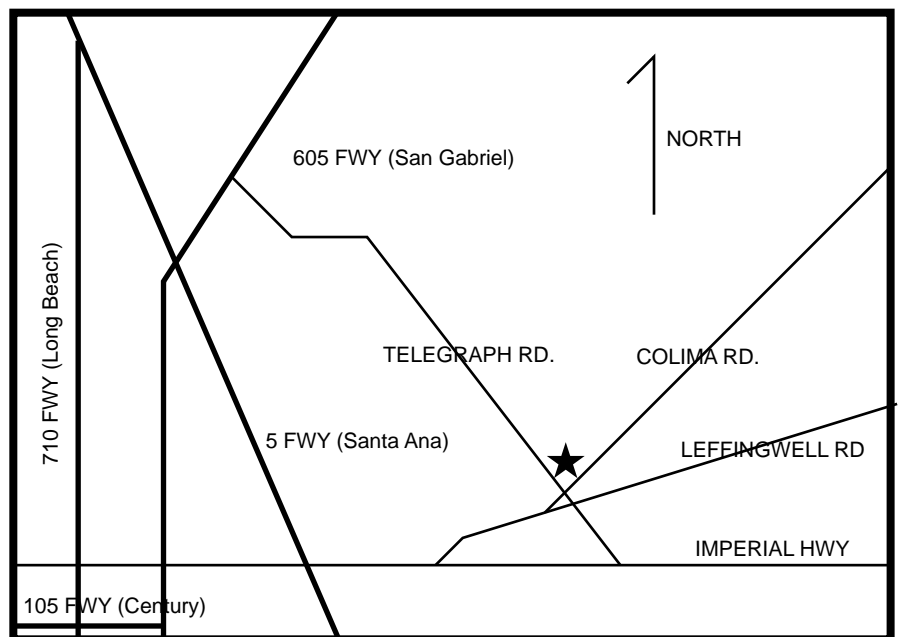

where the **best** youth **martial** artists in california **compete!**

From Los Angeles

Take 5 Fwy South then 605 Fwy North.
Get off on Telegraph Rd. and go East about 3 miles.

Before Colima Rd. look for Los Angeles Sheriff's Academy parking lot 2nd driveway on the left.

From San Bernardino

Take 10 Fwy West then 605 Fwy South.
Get off on Telegraph Rd. and go East about 3 miles.

Before Colima Rd. look for Los Angeles Sheriff's Academy parking lot 2nd driveway on the left.

From Orange County

Take 5 Fwy North then 605 Fwy North
Get off on Telegraph Rd. and go East about 3 miles.

Before Colima Rd. look for Los Angeles Sheriff's Academy parking lot 2nd driveway on the left.

Website: www.cykc.org

The L.A. Sheriff's Academy
11515 S. Colima Rd. Whittier CA, 90604

You're welcome to stay at the Days Inn
Located across the Sheriff's Academy
14330 Telegraph Road Whittier, CA
562 944-4760 | 4353@hotel-cendant.com